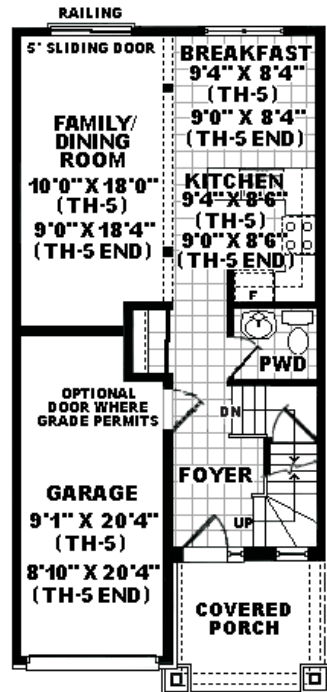

TH-5/TH-5 END BASEMENT FLOOR PLAN

Model TH-5
1283 Sqr Ft
 411 sqr ft unfinished basement
Front Elevation

TH-5/TH-5 END GROUND FLOOR PLAN

Available on lots 9 (end unit), 15 (end unit), 17 & 19 (end unit)

TH-5/TH-5 END SECOND FLOOR PLAN

Model TH-5 End
1277 Sqr Ft
 401 sqr ft unfinished basement
Front Elevation