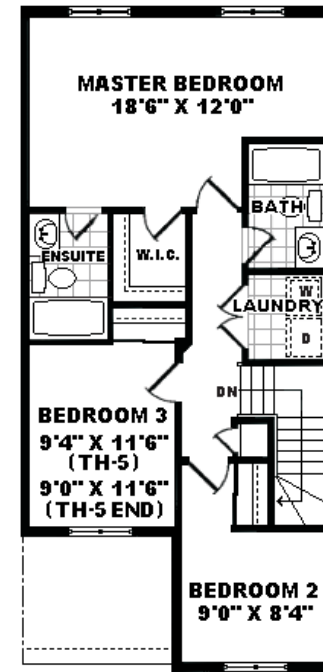

TH-5/TH-5 END BASEMENT FLOOR PLAN

Model TH-5
1283 Sqr Ft
 411 sqr ft unfinished basement
Front Elevation

TH-5/TH-5 END GROUND FLOOR PLAN

Available on lots 9 (end unit), 15 (end unit), 17 & 19 (end unit)

TH-5/TH-5 END SECOND FLOOR PLAN

Model TH-5 End
1277 Sqr Ft
 401 sqr ft unfinished basement
Front Elevation